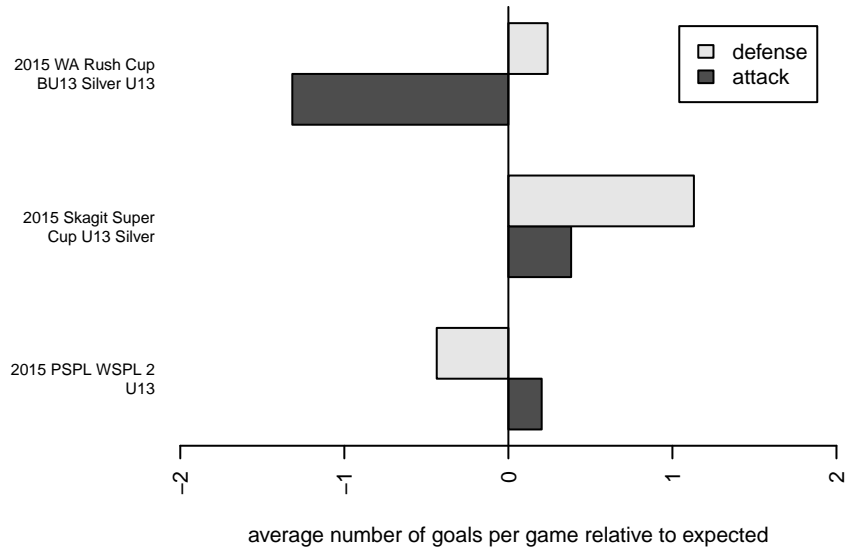

Performance relative to 13 month average