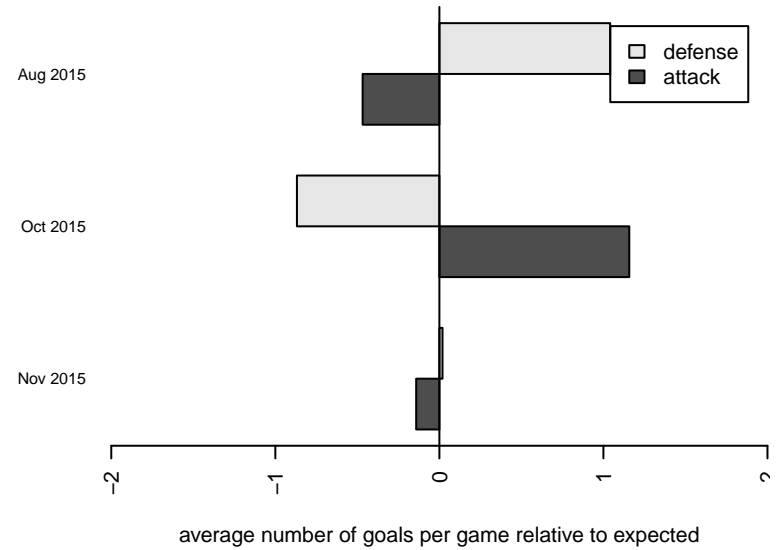

Performance relative to 13 month average