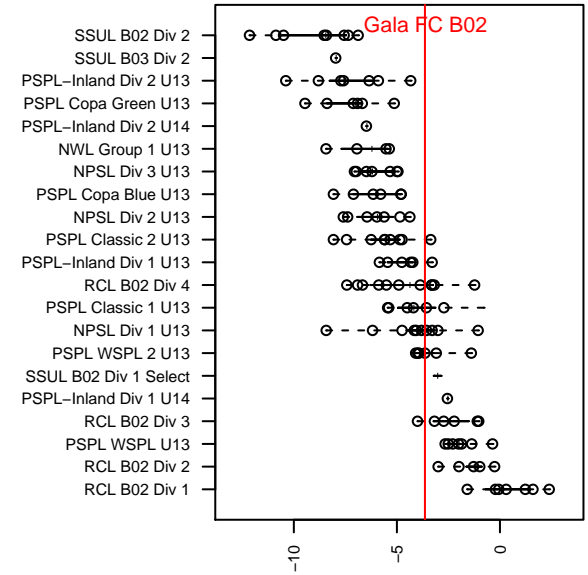

# Gala FC B02

Gala FC  
Marysville, WA  
B02 total strength=886  
attack=2.18 defense=0.83  
fall league = PSPL WSPL 2 U13  
notes= was B01 in Spr 2015

alt names used:  
GALA FC BU13 (WA)  
GALA FC B02 LOPEZ  
Gala FC Bu13

Venues played:  
2015 WA Rush Cup BU13 Silver U13  
2015 Skagit Super Cup U13 Silver  
2015 PSPL WSPL 2 U13

**attack and defense variance (black dot)  
relative to other teams  
and top 10 in region**

**attack and defense rating  
relative to others at age  
and all opponents in last 13 months**