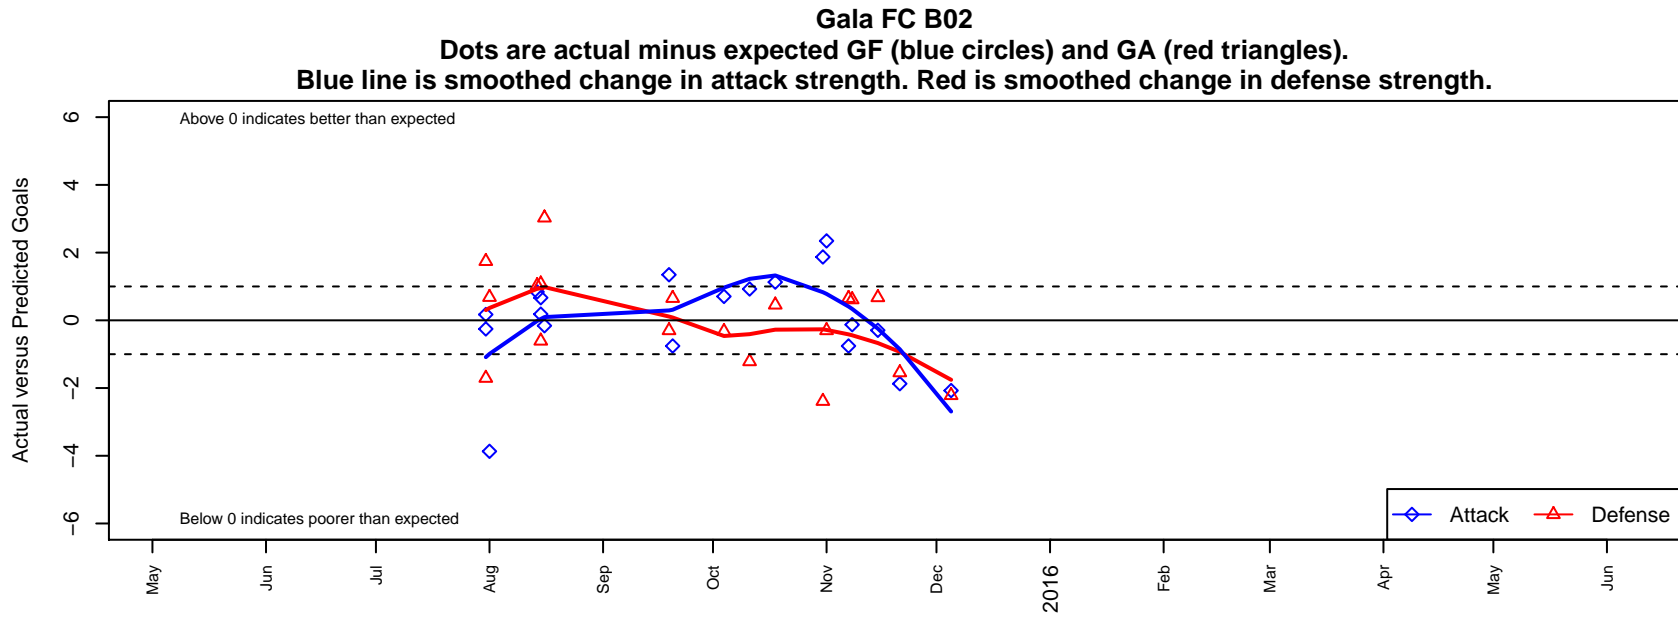

# Gala FC B02

Gala FC  
Marysville, WA  
B02 total strength=886  
attack=2.18 defense=0.83  
fall league = PSPL WSPL 2 U13  
notes= was B01 in Spr 2015

alt names used:  
GALA FC BU13 (WA)  
GALA FC B02 LOPEZ  
Gala FC Bu13

Venues played:  
2015 WA Rush Cup BU13 Silver U13  
2015 Skagit Super Cup U13 Silver  
2015 PSPL WSPL 2 U13

**attack and defense variance (black dot)  
relative to other teams  
and top 10 in region**

**attack and defense rating  
relative to others at age  
and all opponents in last 13 months**